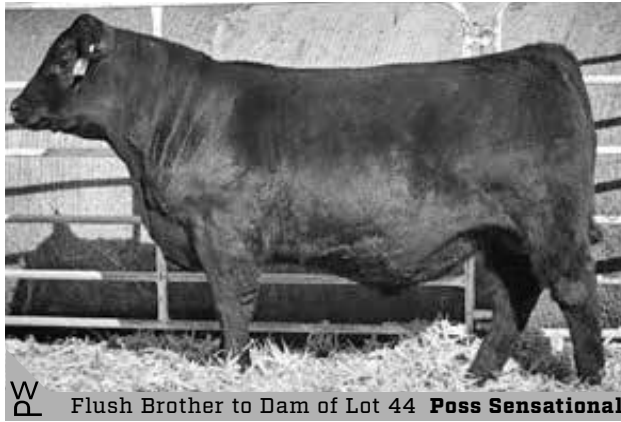

Flush Brother to Dam of Lot 44 **Poss Sensational**

45 Poss Teddy 9163

BULL - REG 19572569 - DOB 02/21/19 - TAT 9163

sire **EB Teddy**

Connealy Power Play
Poss Erica 5735
Poss Erica 880

MCATL Triple Stack
Boka Gena of Conanga 783
G A R Predestined
Poss Erica 484

Act BW
83
Adj WW / Ratio
727 / 107
ANGUS

CALVING EASE		CED	BW	WW	YW	SC	MILK
★★		5	2.4	62	111	0.90	27
CW	MARB	RE	$M	$F	$G	$B	$C
46	0.90	0.33	63	77	59	136	239

Muscular made son of Teddy with an abundance of width. This high capacity bull is good footed with a moderate birth weight. His dam is a moderate framed, square uddered daughter of Connealy Power Play.

44 Poss Teddy 9618 ET

BULL - REG 19573703 - DOB 02/15/19 - TAT 9618

sire **EB Teddy**

Connealy In Focus 4925
Poss Emulous Elira 5609
Poss Emulous Elira 216

Mytty In Focus
Black Cana of Conanga 206
Poss Easy Impact 0119
Poss Emulous Elira 033

Act BW
72
Adj WW / Ratio
653 / 100

CALVING EASE		CED	BW	WW	YW	SC	MILK
★★★		5	1.6	70	123	0.31	24
CW	MARB	RE	$M	$F	$G	$B	$C
48	0.43	0.75	62	100	43	144	249

An opportunity to cash in on fantastic Teddy son. 9618 has an abundance of bone, width of chest and muscle. A bull that will sire cattle in the same way with a moderate framed. The dam is a previous member of our established donor pen. She is most notably the flush sister to Poss Sensational, who was an esteemed member of our herd sire group, and a sale highlight of the 2015 sale when he led the sale in selling a semen interest to Jim Lutz, of NE. Several progeny have been influenced by the same pedigree throughout our entire herd.

46 Poss Teddy 9190

BULL - REG 19487492 - DOB 02/26/19 - TAT 9190

sire **EB Teddy**

Baldrige Willie Y34
Poss Erica 6107
Poss Erica 2608

Baldrige Waylon W34
Baldrige Duchess T69
Connealy Consensus 7229
Poss Erica 741

Act BW
83
Adj WW / Ratio
649 / 95
ANGUS

CALVING EASE		CED	BW	WW	YW	SC	MILK
★★		4	2.4	78	144	0.53	22
CW	MARB	RE	$M	$F	$G	$B	$C
57	0.67	0.73	49	111	56	168	267

An attractively made son of the growth and performance sire, Teddy. A balanced profile bull that will sire tremendous amounts of performance. With a WW and YW both in the top 1%, look for them to have serious amounts potential. Dam is a high carcass Willie daughter.