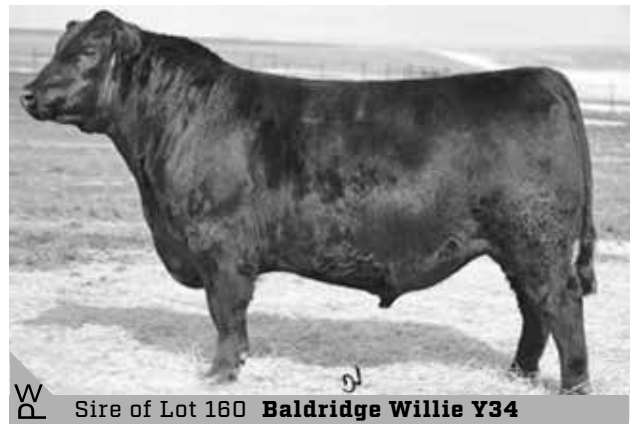

W P Sire of Lot 160 **Baldridge Willie Y34**

160 Poss Willie 8760

BULL - REG 19416953 - DOB 09/13/18 - TAT 8760

Baldridge Waylon W34 Baldridge Willie Y34 Baldridge Duchess T69	GAR-EGL Protege Baldridge Blackcap T163 Baldridge Navigator N5 Baldridge Duchess R51	Act BW 82 Adj WW / Ratio 616 / 100
PA Safeguard 021 Poss Erica 420 Poss Erica 2507	G A R New Design 5050 PA Lorna Marshall 2905-730 Connealy Consensus 7229 Poss Erica 793	ANGUS

CALVING EASE	CED	BW	WW	YW	SC	MILK	
★★	2	3.1	74	128	0.43	19	
CW	MARB	RE	$M	$F	$G	$B	$C
45	0.95	0.53	52	83	70	153	250

The last opportunity to ever purchase a Baldridge Willie son within our herd! A bigger framed option, that has lots of growth with stretch in his build. His dam is a Safeguard daughter who has a maternal brother selling as lot 37.